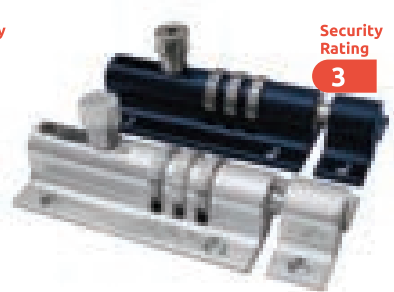

Unique Recodable Locking Bolt,
5 Wheel, 4 Wheel and 3 Wheel versions

Combi-Bolt 5™

Combi-Bolt 4™

Combi-Bolt 3™

Features

- Die cast lock body
- Steel bolt
- Recodable CombiBolt 3 - 3 wheels for 1,000 combinations
- Recodable CombiBolt 4 - 4 wheels for 10,000 combinations
- Recodable CombiBolt 5 - 5 wheels for 100,000 combinations
- No Keys to Lose
- One handed operation
- Security screws included in pack
- High pick resistance
- Patented
- Replaces a padlock and hasp & staple

1,000 combinations
Combi-Bolt™ 3

Model Number	Category	Security Rating	Bolt Material	Body Material	Dimensions (mm)			Mechanism	No. of Wheels	No. of Combinations	Barcode Number	Packaging
					A	B	C					
COMBI3	@HOME	3	Steel	Die cast	92	35	33	Recodable Combination	3	1,000	5012245031034	Blister
COMBI3 CH	@HOME	3	Steel	Die cast	92	35	33	Recodable Combination	3	1,000	5012245031041	Blister
COMBI4	@HOME	4	Steel	Die cast	120	50	40	Recodable Combination	4	10,000	5012245009002	Blister
COMBI4 CH	@HOME	4	Steel	Die cast	120	50	40	Recodable Combination	4	10,000	5012245020182	Blister
COMBI5	@WORK	5	Steel	Die cast	150	60	40	Recodable Combination	5	100,000	5012245035551	Blister