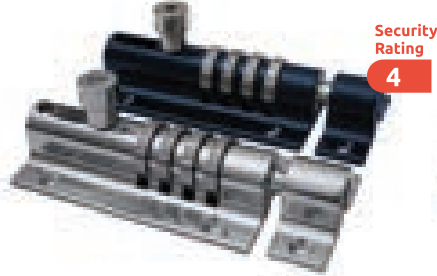

Combi-Bolt™

Unique recodable locking bolts

Combi-Bolt™ 5
5 Wheel

Combi-Bolt™ 4
4 Wheel

Combi-Bolt™ 3
3 Wheel

Toughness guaranteed.

**10 Year
Guarantee**

Combi-Bolt™

Unique Recodable Locking Bolt,
5 Wheel, 4 Wheel and 3 Wheel versions

Combi-Bolt 5™

Combi-Bolt 4™

Combi-Bolt 3™

Features

- Die cast lock body
- Steel bolt
- Recodable CombiBolt 3 - 3 wheels for 1,000 combinations
- Recodable CombiBolt 4 - 4 wheels for 10,000 combinations
- Recodable CombiBolt 5 - 5 wheels for 100,000 combinations
- No Keys to Lose
- One handed operation
- Security screws included in pack
- High pick resistance
- Patented
- Replaces a padlock and hasp & staple