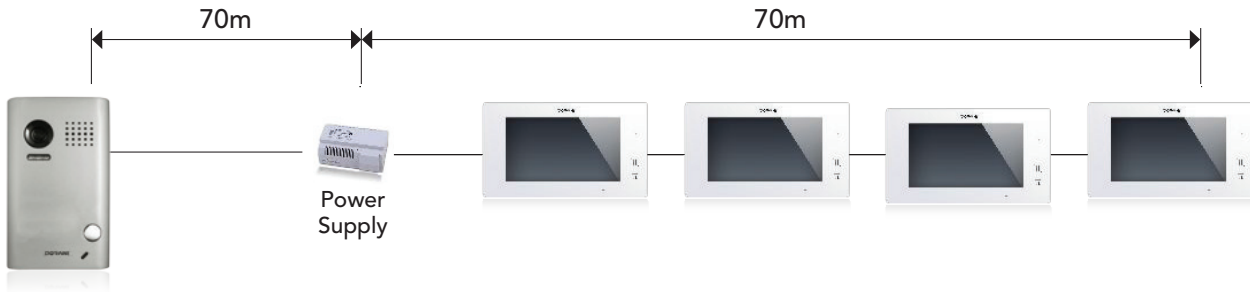

TOUCH

Surface Mount Camera
DORVT11

Flush Mount Stainless Camera
DORVT12

FEATURES

- True Touch Screen functionality
- Up to Two Door Stations
- Up to Four Monitors
- Built In Picture Memory
- Conversation Video Recording with Audio (SD Card required)
- Diversion Intercom to Mobile when not at home
- Internal monitor paging + Open Voice Page
- Integrated Access Control Keypad Available
- Modular Design, Various Wiring Configurations

Typical

Typical Wiring Star

Optional Extras

Door Stations

- DORVT13**
Integrated Keypad Surface
- DORVT14**
Integrated Keypad Flush
- DORVT10**
Audio Door Station

Modules

- DORVT04**
4 Way Distributor
For 2+ Doors or Star Wiring
- DORVT15**
Additional Relay Module For
Second Door release with
1 Entry Station