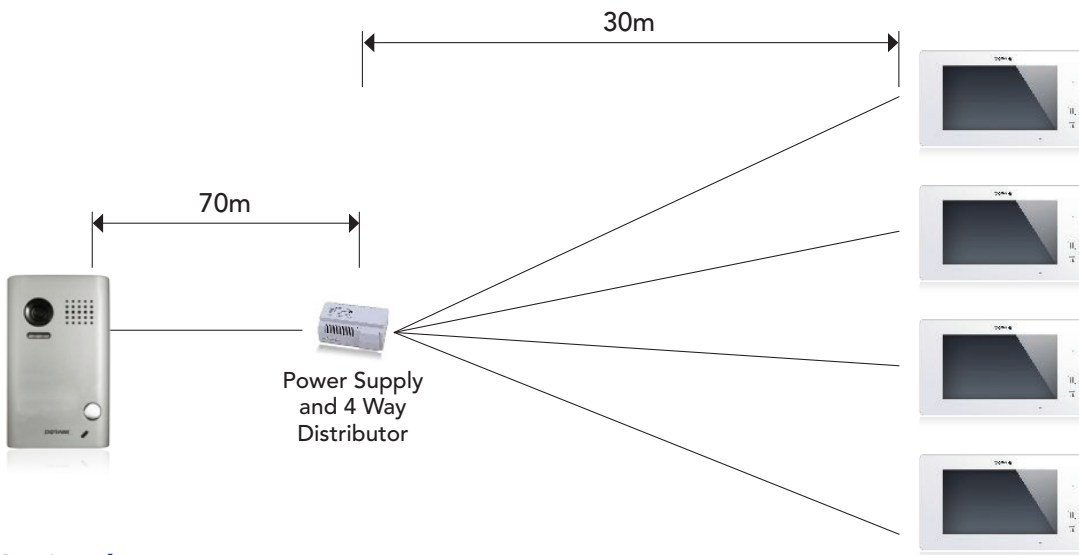

TOUCH

Surface Mount Camera
DORVT11

Flush Mount Stainless Camera
DORVT12

FEATURES

- True Touch Screen functionality
- Up to Two Door Stations
- Up to Four Monitors
- Built In Picture Memory
- Conversation Video Recording with Audio (SD Card required)
- Diversion Intercom to Mobile when not at home
- Internal monitor paging + Open Voice Page
- Integrated Access Control Keypad Available
- Modular Design, Various Wiring Configurations

Typical

Typical Wiring Star

Optional Extras

Door Stations

- DORVT13**
Integrated Keypad Surface
- DORVT14**
Integrated Keypad Flush
- DORVT10**
Audio Door Station

Modules

- DORVT04**
4 Way Distributor
For 2+ Doors or Star Wiring
- DORVT15**
Additional Relay Module For
Second Door release with
1 Entry Station

Diversion

- DORVT05**
GSM Module
Diversion via Sim Card
(simcard to be supplied)
- DORVT06**
Phone Module Diversion via
Telephone Line

CCTV

- DORVT08**
CCTV Module
Connection of 2 x 2 Wire Cameras
OR 2 Analogue CCTV Cameras
- DORVT07**
2 Wire Camera
Dorani Touch Specific 2 Wire
Camera